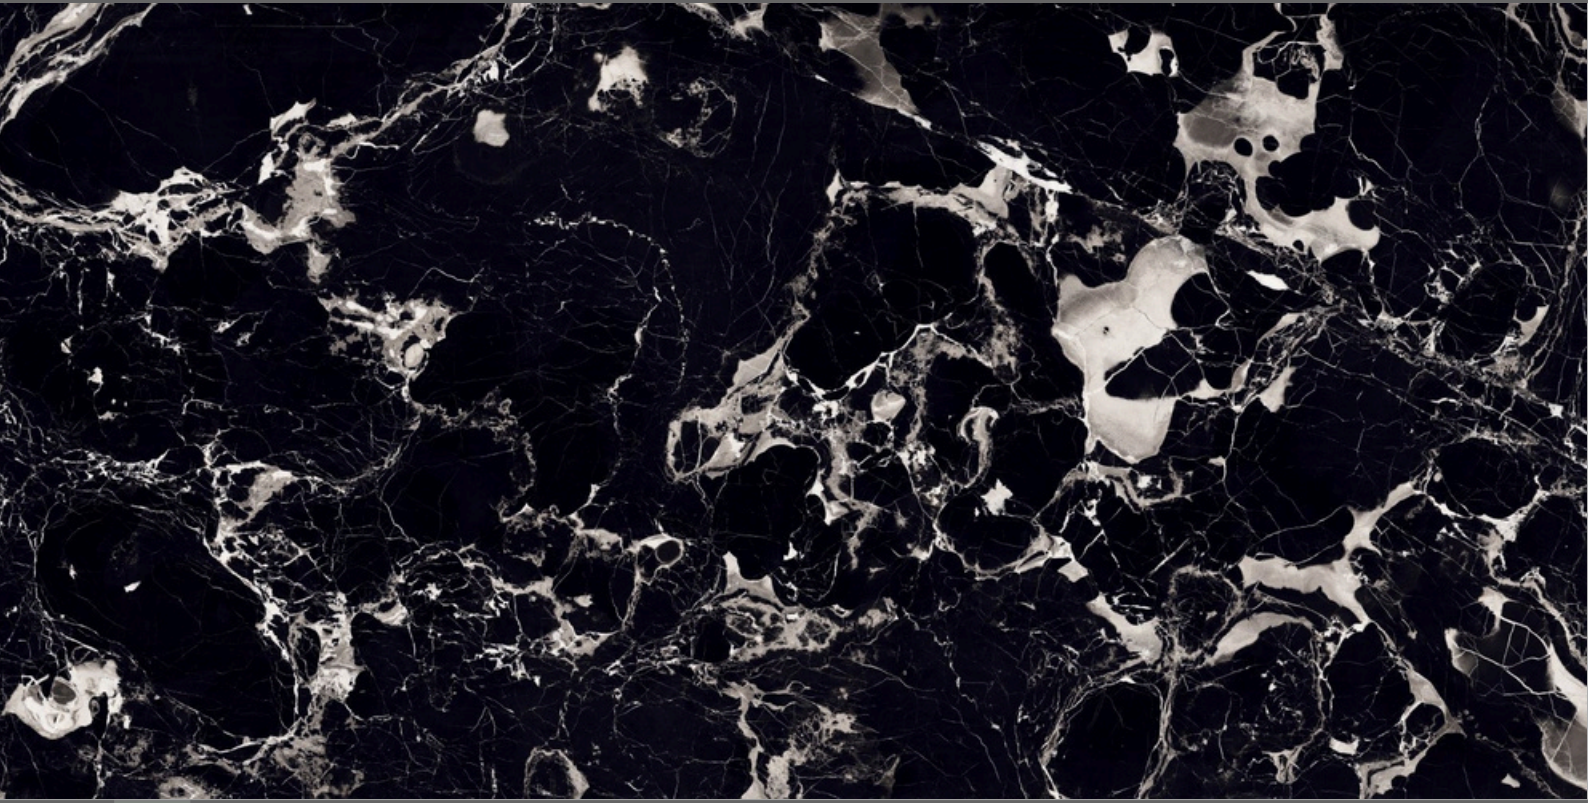

**EXPLOSION  
BLACK**

1200x  
2400mm

High Gloss  
Finish

02  
Random

Explosion Black

**ROMOSO CERAMICA**  
DESIGN WITHOUT LIMITS

*Luminous*  
Collection

**PORTORO  
BLACK**