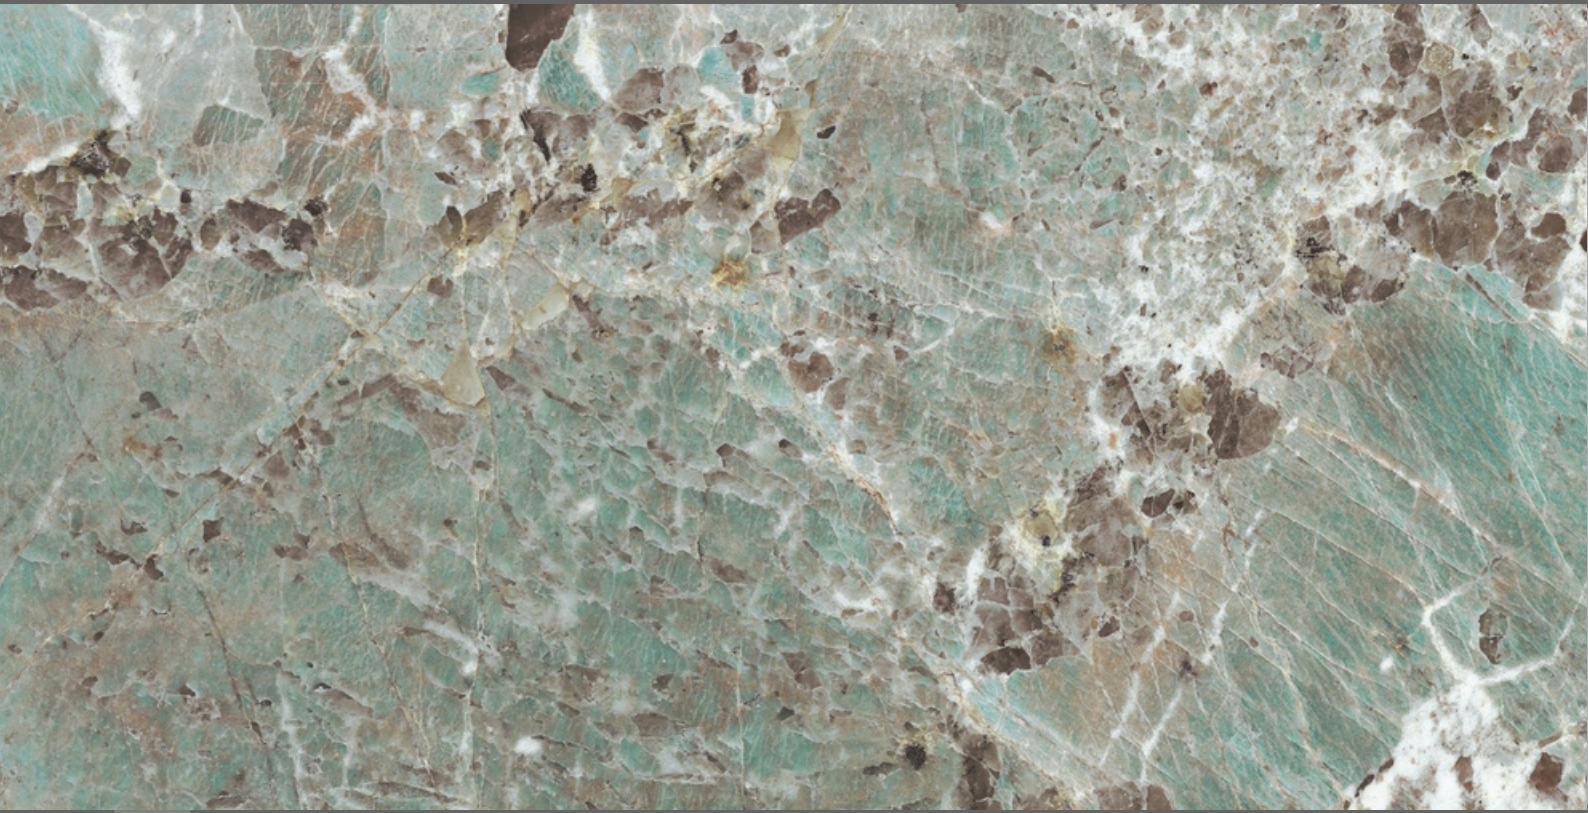

ROMOSO CERAMICA
DESIGN WITHOUT LIMITS

Luminous
Collection

AMAZONITE

1200x
2400mm

High Gloss
Finish

02
Random