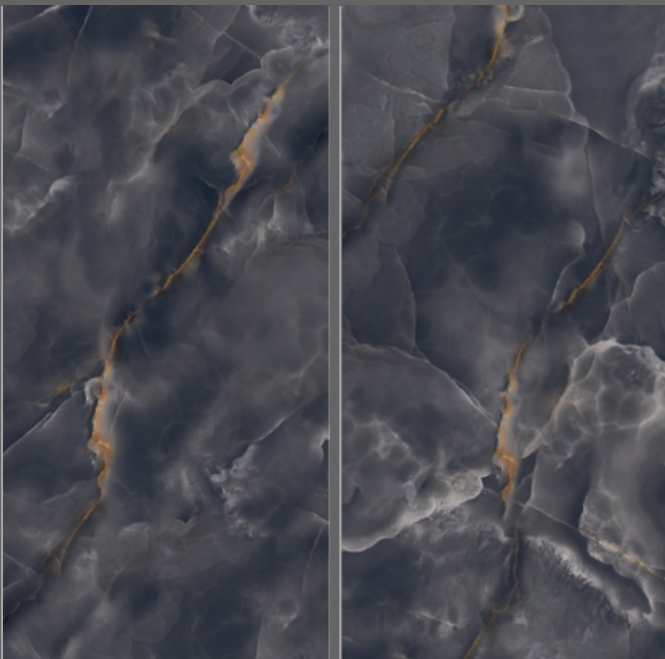

Ocean Onyx

**ROMOSO CERAMICA**  
DESIGN WITHOUT LIMITS

*Luminous*  
Collection

**THUNDER  
ONYX**

1200x  
2400mm

High Gloss  
Finish

02  
Random

Thunder Onyx