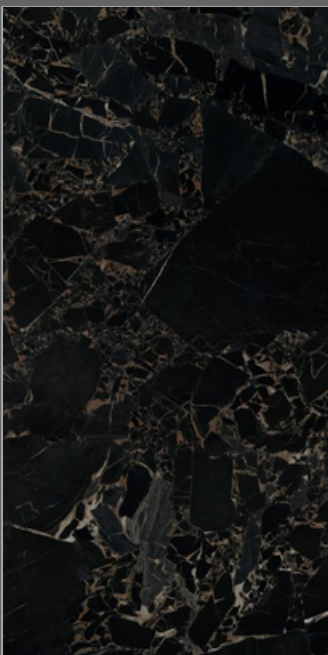

ROMOSO CERAMICA
DESIGN WITHOUT LIMITS

Luminous
Collection

**BLACK
MARQUINA**

1200x
2400mm

High Gloss
Finish

O2
Random