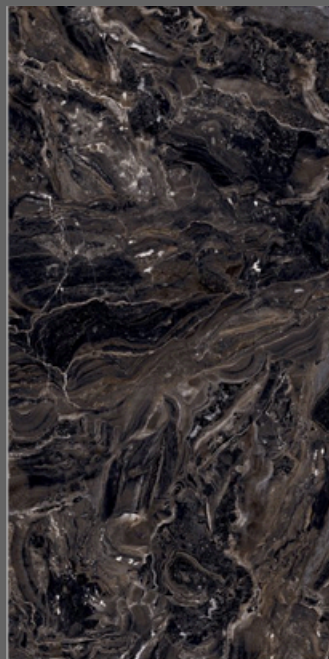

ROMOSO CERAMICA
DESIGN WITHOUT LIMITS

Luminous
Collection

**EXPLOSION
BLACK**

1200x
2400mm

High Gloss
Finish

02
Random